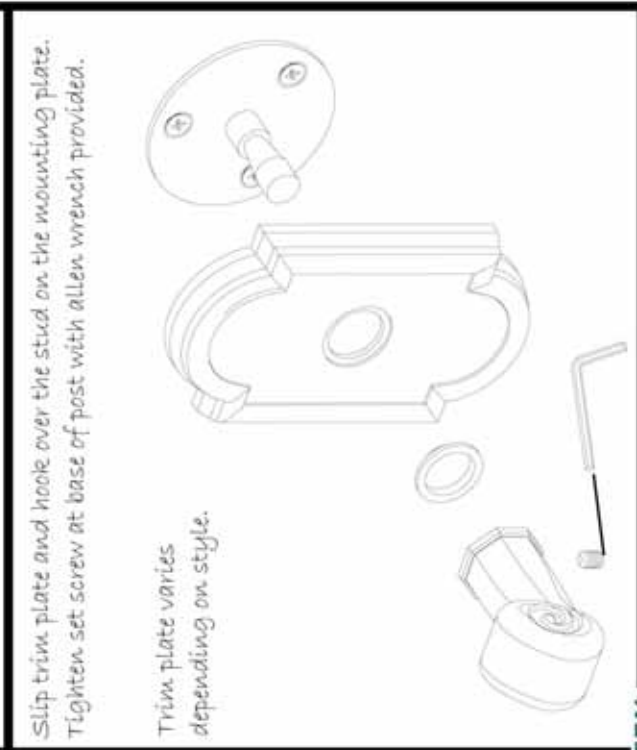

Hook - Installation Instructions

**EMTEK**  
ASSA ABLOY

EM4-SHGHOOK REV 03/26/08